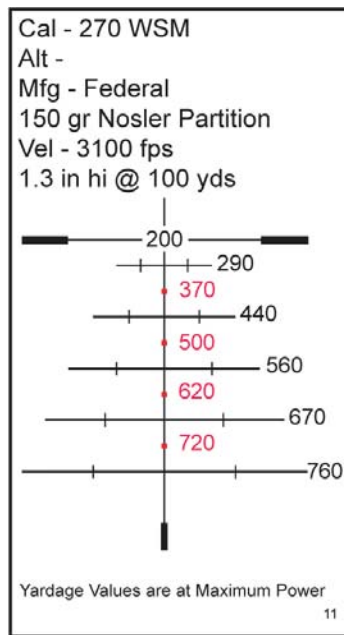

Sample from BRH/BRX Decal Selection Chart
Decals available for most common cartridges

	Cartridge/Mfg.	B.C.	Decal Number
7mm Rem Mag	Hornady 139 gr BTSP InterLock 3150 fps	0.453	# 7, 25-06 Rem
	Hornady 139 gr InterBond 3150 fps	0.486	# 33, 7mm STW
	Hornady Heavy Magnum 139 gr SST Interlock 3250 fps	0.486	# 37, 300 Wby
	Hornady Heavy Magnum 139 gr InterBond Moly 3250 fps	0.486	# 37, 300 Wby
	Winchester 140 gr AccuBond CT 3180 fps	0.460	# 33, 7mm STW
	** Federal 140 gr Nosler Partition 3150 fps	0.434	# 11, 270 WSM
	*** Remington 140 gr AccuTip Boat Tail 3175 fps	0.486	# 13, 7mm Rem Mag
	Federal 140 gr Nosler AccuBond 3110 fps	0.485	# 14, 7mm Rem Mag
	* Remington 140 gr Core-Lokt Pointed Soft Point 3175 fps	0.390	# 25, 30-06 Sprg

BRH/BRX Decal Samples

*

**

***