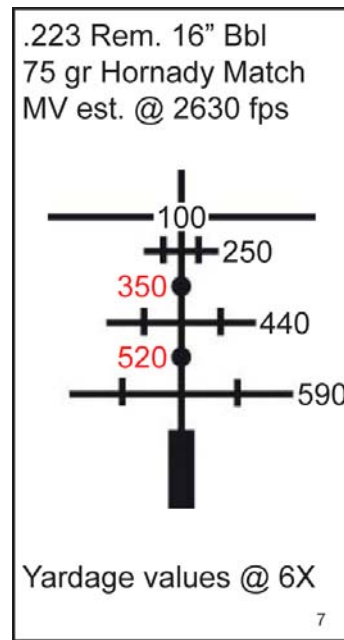

BRT Decal Samples