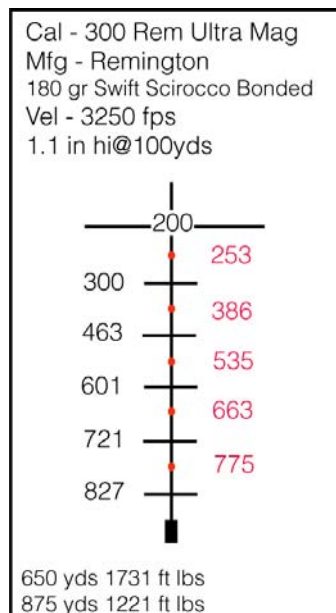

BR Decal Samples