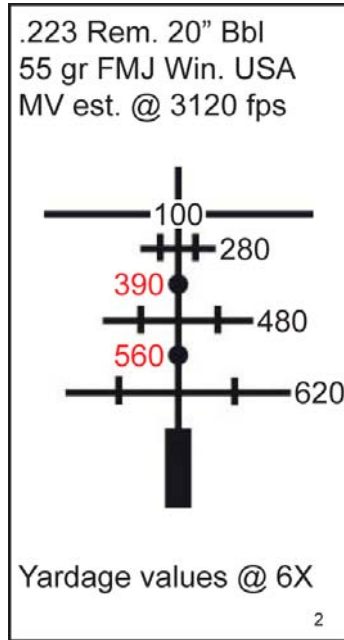

BRT Decal Samples