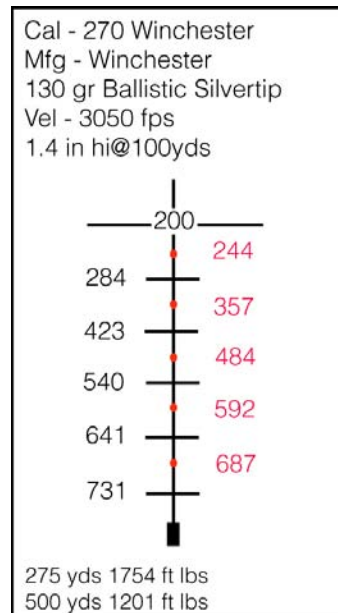

BR Decal Samples