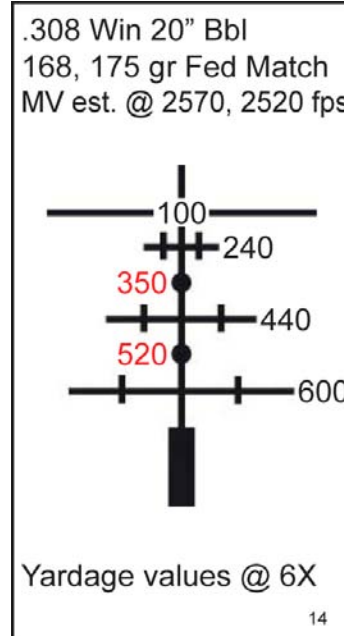

BRT Decal Samples