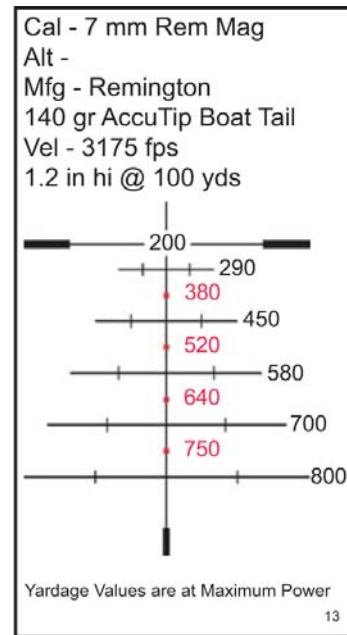

Sample from BRH/BRX Decal Selection Chart
Decals available for most common cartridges

	Cartridge/Mfg.	B.C.	Decal Number
7mm Rem Mag	Hornady 139 gr BTSP InterLock 3150 fps	0.453	# 7, 25-06 Rem
	Hornady 139 gr InterBond 3150 fps	0.486	# 33, 7mm STW
	Hornady Heavy Magnum 139 gr SST Interlock 3250 fps	0.486	# 37, 300 Wby
	Hornady Heavy Magnum 139 gr InterBond Moly 3250 fps	0.486	# 37, 300 Wby
	Winchester 140 gr AccuBond CT 3180 fps	0.460	# 33, 7mm STW
	** Federal 140 gr Nosler Partition 3150 fps	0.434	# 11, 270 WSM
	*** Remington 140 gr AccuTip Boat Tail 3175 fps	0.486	# 13, 7mm Rem Mag
	Federal 140 gr Nosler AccuBond 3110 fps	0.485	# 14, 7mm Rem Mag
	* Remington 140 gr Core-Lokt Pointed Soft Point 3175 fps	0.390	# 25, 30-06 Sprg

BRH/BRX Decal Samples

*

**

***