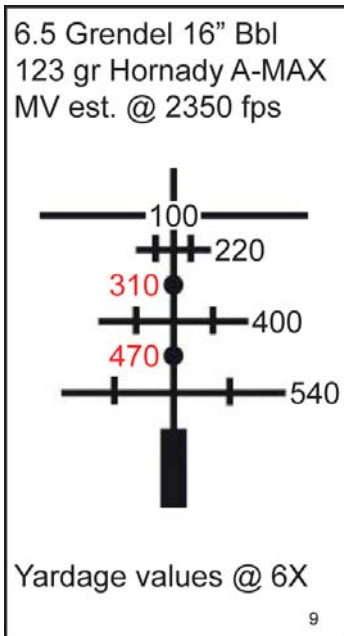

BRT Decal Samples