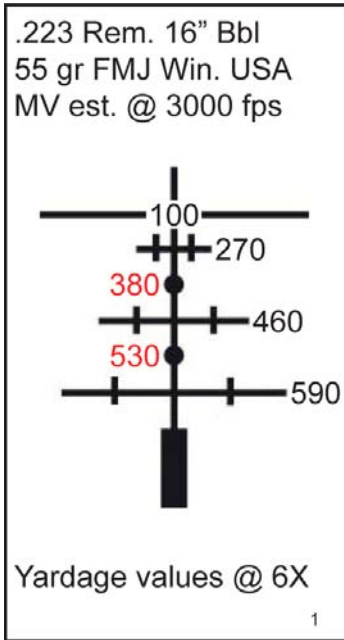

BRT Decal Samples