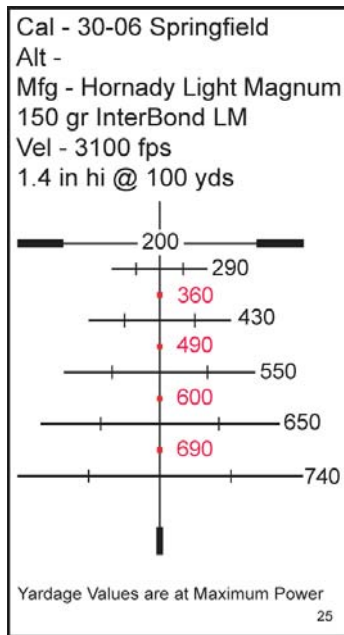

Sample from BRH/BRX Decal Selection Chart
Decals available for most common cartridges

	Cartridge/Mfg.	B.C.	Decal Number
7mm Rem Mag	Hornady 139 gr BTSP InterLock 3150 fps	0.453	# 7, 25-06 Rem
	Hornady 139 gr InterBond 3150 fps	0.486	# 33, 7mm STW
	Hornady Heavy Magnum 139 gr SST Interlock 3250 fps	0.486	# 37, 300 Wby
	Hornady Heavy Magnum 139 gr InterBond Moly 3250 fps	0.486	# 37, 300 Wby
	Winchester 140 gr AccuBond CT 3180 fps	0.460	# 33, 7mm STW
	** Federal 140 gr Nosler Partition 3150 fps	0.434	# 11, 270 WSM
	*** Remington 140 gr AccuTip Boat Tail 3175 fps	0.486	# 13, 7mm Rem Mag
	Federal 140 gr Nosler AccuBond 3110 fps	0.485	# 14, 7mm Rem Mag
	* Remington 140 gr Core-Lokt Pointed Soft Point 3175 fps	0.390	# 25, 30-06 Sprg

BRH/BRX Decal Samples

*