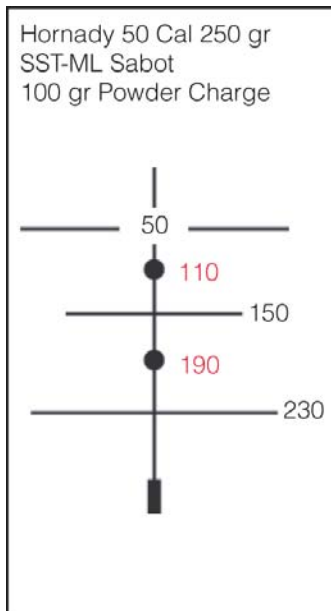

ML Decal Samples