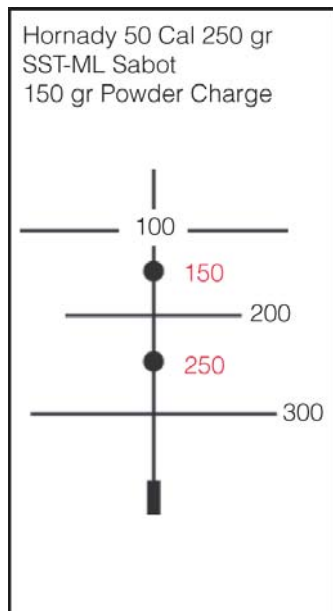

ML Decal Samples