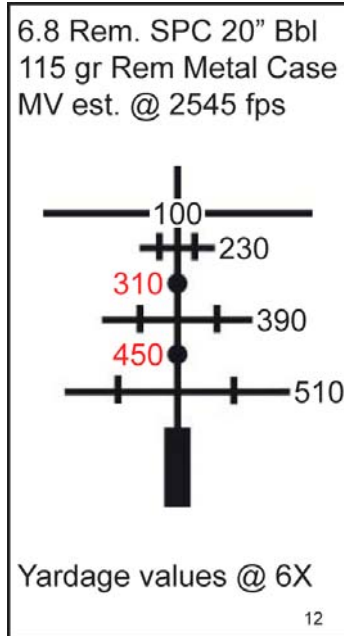

BRT Decal Samples