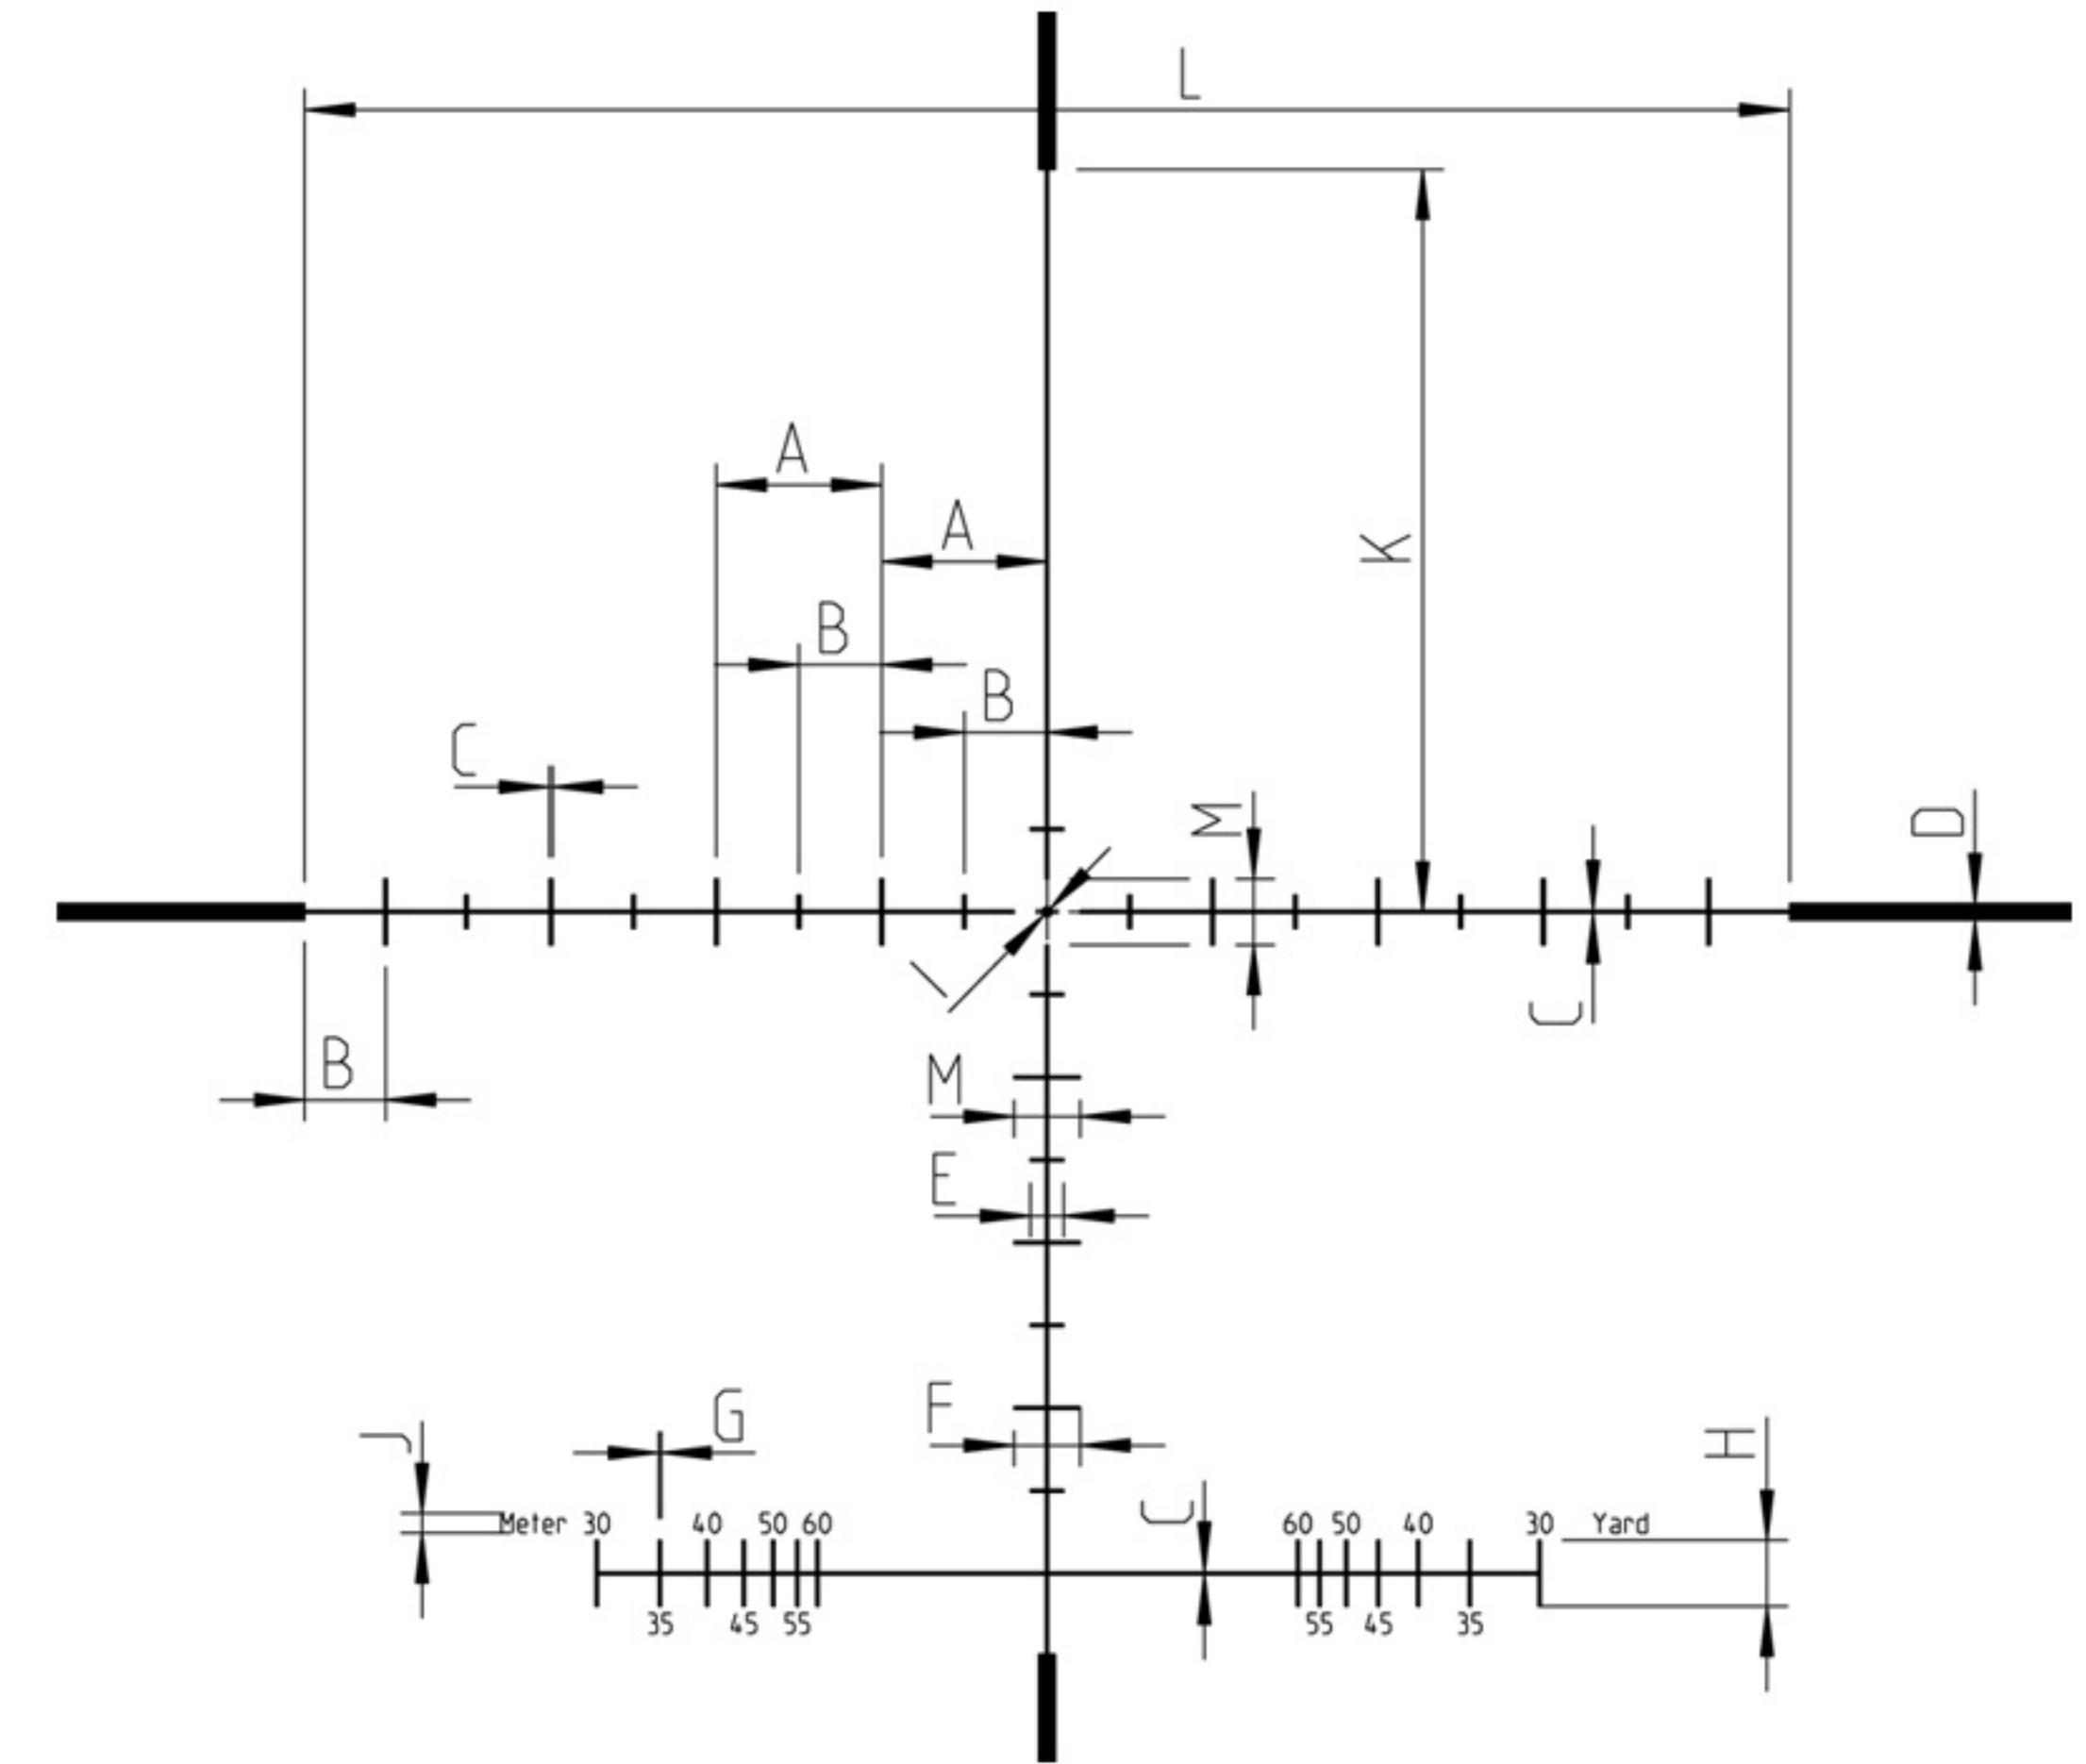

# THE RIFLESCOPE PIONEER

- 50x magnification
- A: 2.5cm/ 55 yards/ 50meter
  - B: 1.25cm/ 55 yards/ 50meter
  - C: 0.04cm/ 55yards/ 50meter
  - D: 0.25cm/ 55yards/ 50meter
  - E: 0.5cm/ 55yards/ 50 meter
  - F: 1cm/ 55yards/ 50meter
  - G: 0.04cm/ 55yards/ 50meter
  - H: 1cm/ 55yards/ 50meter
  - I: 0.15cm/55yards/ 50meter
  - J: 0.3cm/55yards/ 50meter
  - K: 8cm/55yards/ 50meter
  - L: 22.5cm/55yards/ 50meter
  - M: 2cm/yards/ 50meter