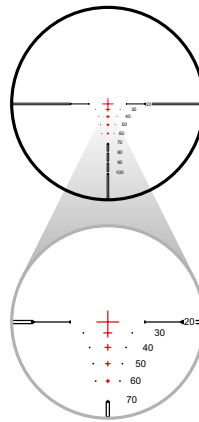

XB RETICLES

Reticles designed specifically for crossbows and their arrow trajectories. The XB reticles are laser etched for precision and engraved with distance markings to match your crossbow. Select your bow speed on the magnification ring and find instant accuracy on these hunting and target mastered optics.

XB30 PRO SR