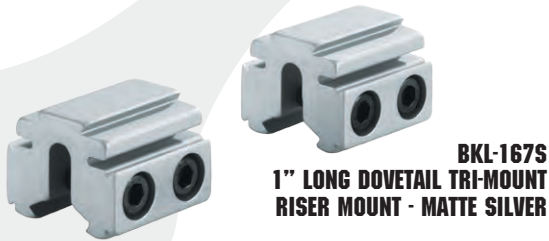

100 SERIES DOVETAIL TO DOVETAIL RISER MOUNTS FOR 3/8" AND 11MM DOVETAILS