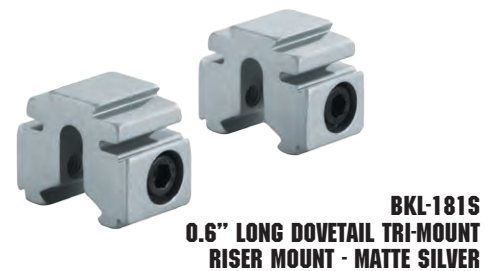

100 SERIES DOVETAIL TO DOVETAIL RISER MOUNTS FOR 3/8" AND 11MM DOVETAILS