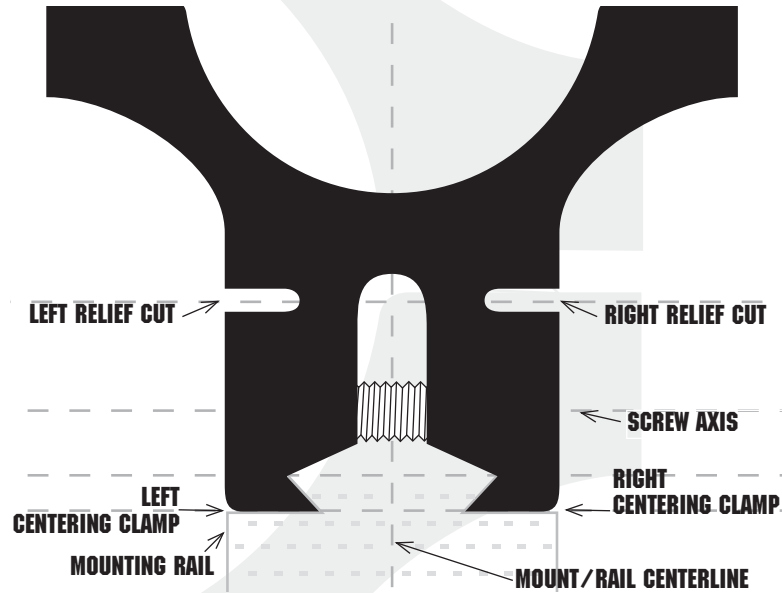

# YOUR RIMFIRE & AIRGUN MOUNT SPECIALIST

Finish off your latest rimfire or airgun & scope acquisition with mounts from BKL designed to fit any standard 3/8 inch rimfire or 11mm airgun dovetails.

The strong one piece clamping base allows easy mounting of 1 inch and 30mm rifle or pistol scopes.

Patented Auto-Centering™ technology solves the problems created by varying mounting rail widths. Clamping legs move equally as the clamping screws are tightened keeping the scope centered on the rail.

## AUTO-CENTERING™ STANDARD ON ALL SERIES

Oversize mounting rails are no problem, the clamping screws can be switched to spreader holes to evenly push the clamping legs apart and allow the mount base to slide onto the dovetail.