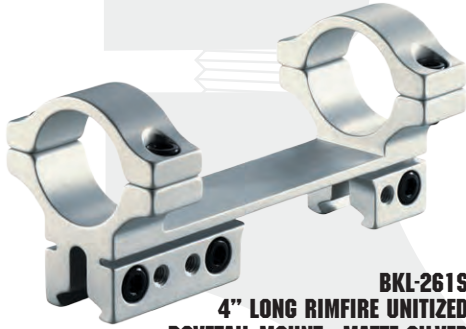

BKL-261S
4" LONG RIMFIRE UNITIZED
DOVETAIL MOUNT - MATTE SILVER