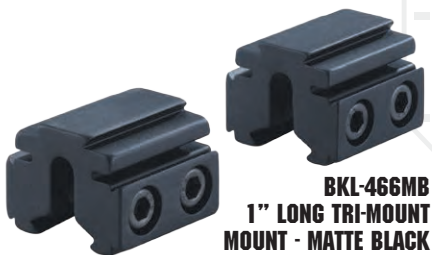

BKL-466MB
1" LONG TRI-MOUNT
MOUNT - MATTE BLACK