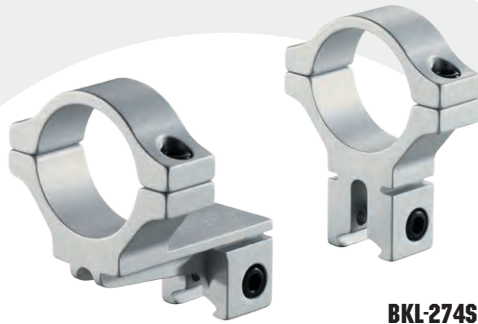

BKL-274S
0.6" LONG OFFSET DOVETAIL RINGS
MATTE SILVER