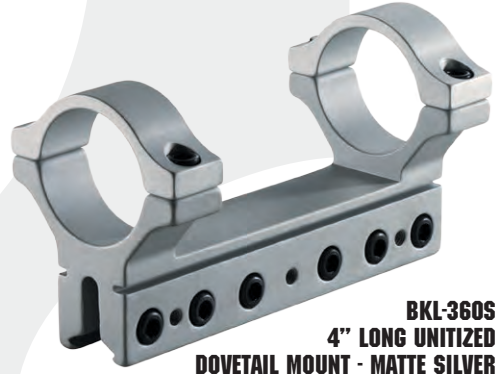

BKL-360S
4" LONG UNITIZED
DOVETAIL MOUNT - MATTE SILVER