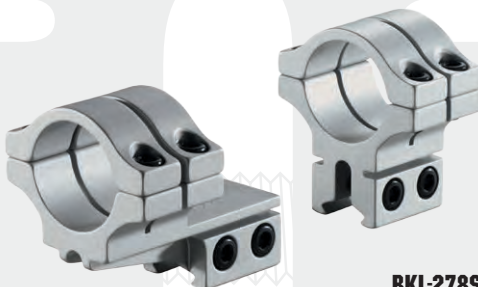

BKL-278S
1" LONG DOUBLE STRAP OFFSET
DOVETAIL RINGS - MATTE SILVER