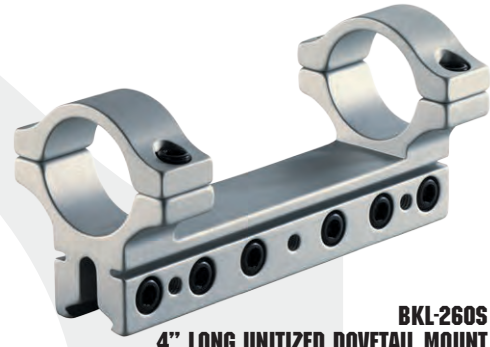

# 200 SERIES 1 INCH RING MOUNTS FOR 3/8" AND 11MM DOVETAILS

**BKL-253MB**  
3" LONG CANTILEVER MOUNT WITH  
1- 5/8" CLAMPING LENGTH  
MATTE BLACK

**BKL-257MB**  
0.6" LONG DOVETAIL RINGS  
MATTE BLACK

**BKL-257S**  
0.6" LONG DOVETAIL RINGS  
MATTE SILVER

**BKL-260S**  
4" LONG UNITIZED DOVETAIL MOUNT  
MATTE SILVER

**BKL-253S**  
3" LONG CANTILEVER MOUNT WITH  
1- 5/8" CLAMPING LENGTH  
MATTE SILVER

**BKL-257HMB**  
.06" LONG DOVETAIL RINGS  
HIGH - MATTE BLACK