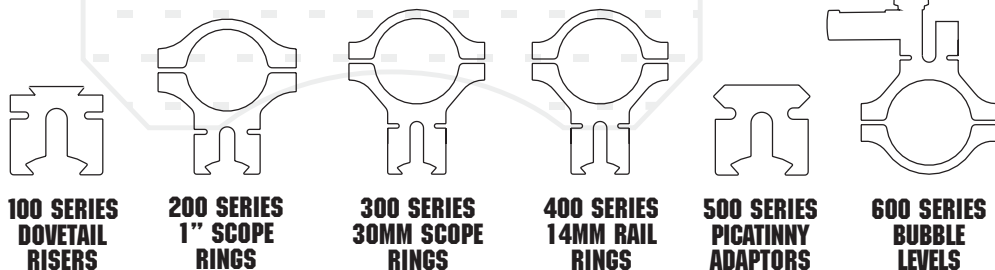

CLAMP SPREADING CAPABILITY STANDARD ON ALL SERIES

Weaver is a registered trademark of Blount and is used for reference only.

Photographs, descriptions and other information are purely indicative. BKL reserves the right to change, modify or discontinue products or features at any time.