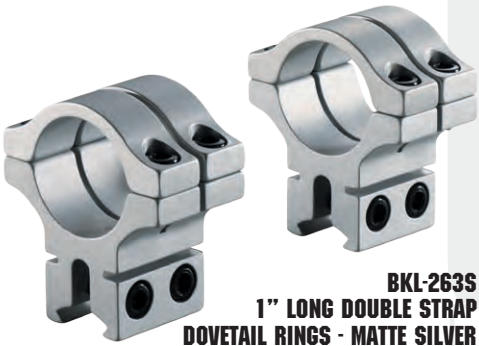

# 200 SERIES 1 INCH RING MOUNTS FOR 3/8" AND 11MM DOVETAILS

**BKL-261MB**  
4" LONG RIMFIRE UNITIZED  
DOVETAIL MOUNT - MATTE BLACK

**BKL-274S**  
0.6" LONG OFFSET DOVETAIL RINGS  
MATTE SILVER

**BKL-261S**  
4" LONG RIMFIRE UNITIZED  
DOVETAIL MOUNT - MATTE SILVER

**BKL-288MB**  
4" LONG ADJUSTABLE DOVETAIL  
MOUNT 1 INCH - MATTE BLACK

**BKL-274MB**  
0.6" LONG OFFSET DOVETAIL RINGS  
MATTE BLACK

**BKL-263MB**  
1" LONG DOUBLE STRAP  
DOVETAIL RINGS - MATTE BLACK

**BKL-278S**  
1" LONG DOUBLE STRAP OFFSET  
DOVETAIL RINGS - MATTE SILVER

**BKL-263S**  
1" LONG DOUBLE STRAP  
DOVETAIL RINGS - MATTE SILVER

**BKL-263HMB**  
1" LONG DOUBLE STRAP  
DOVETAIL RINGS - HIGH  
MATTE BLACK