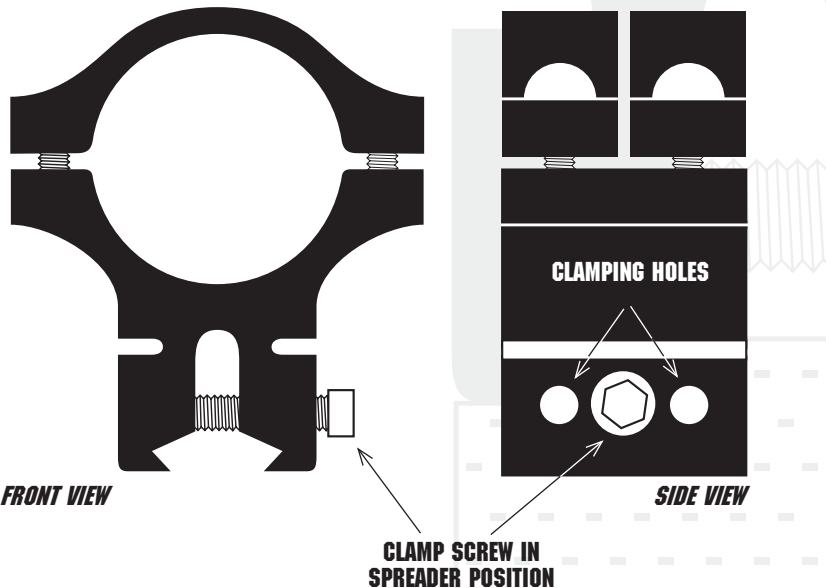

CLAMP SPREADING CAPABILITY STANDARD ON ALL SERIES

Weaver is a registered trademark of Blount and is used for reference only.

Photographs, descriptions and other information are purely indicative. BKL reserves the right to change, modify or discontinue products or features at any time.